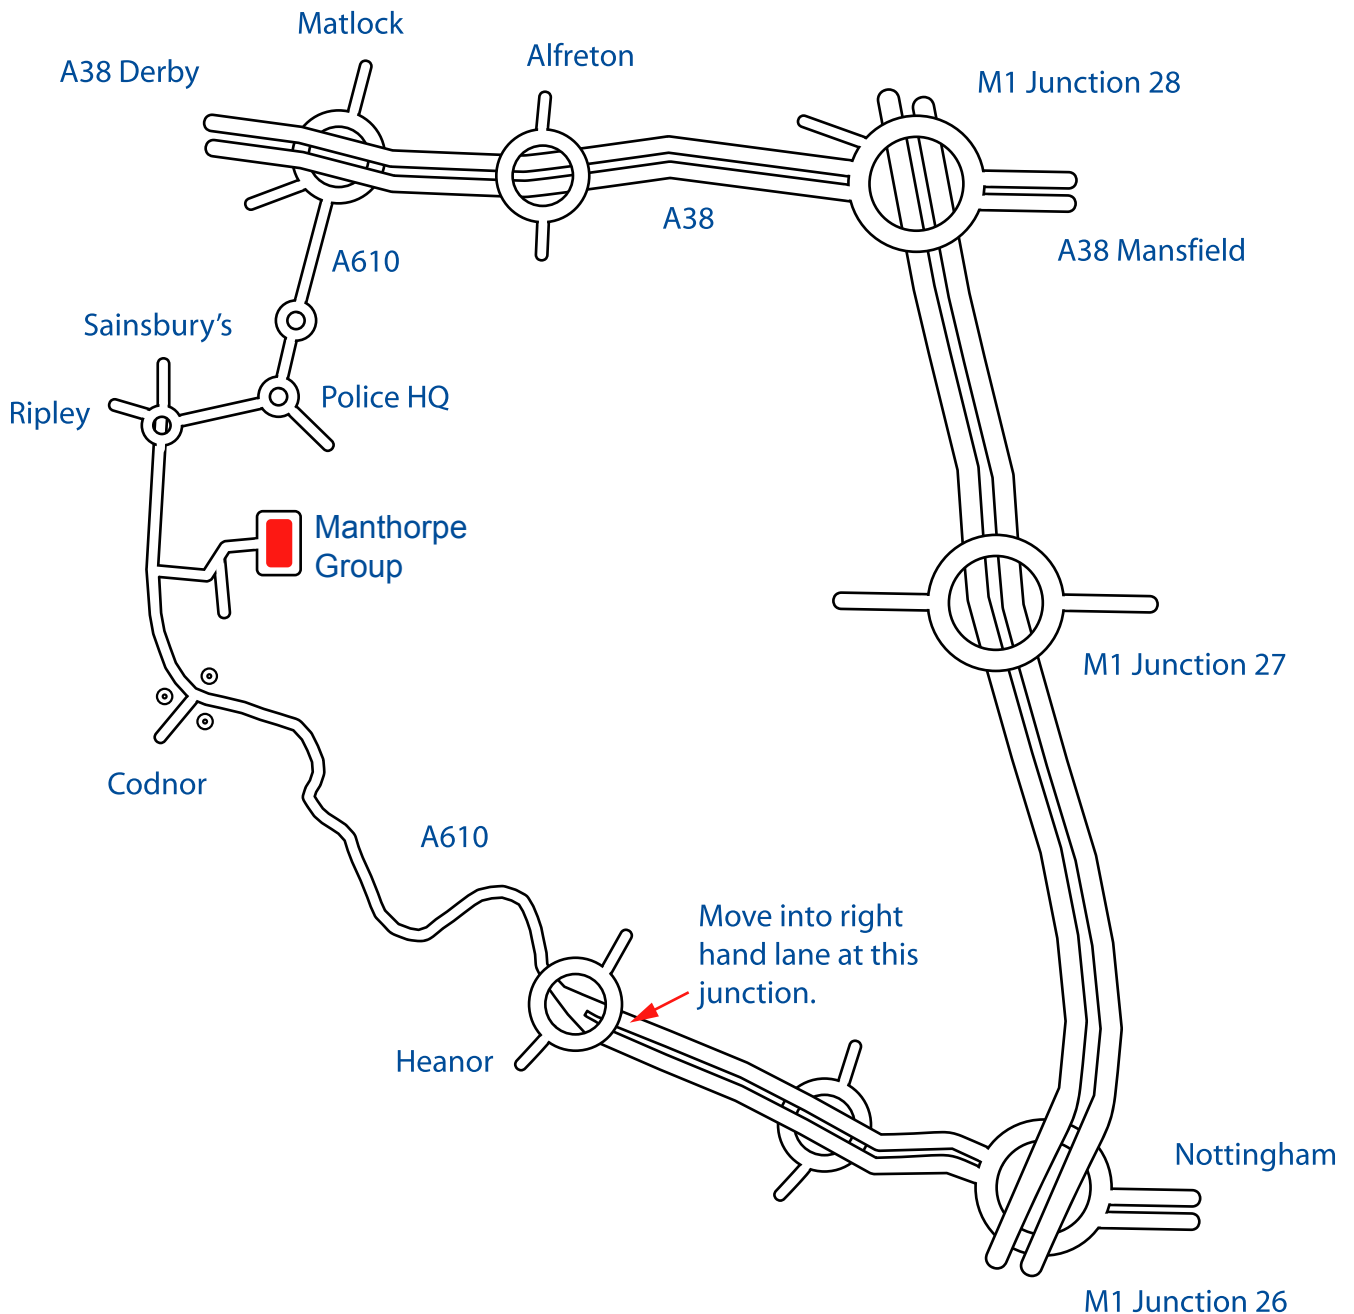

Manthorpe House, Brittain Drive, Codnor Gate Business Park, Ripley, Derbyshire, DE5 3ND
T: +44 (0)1773 514200 | F: +44 (0)1773 514261 | E: sales@manthorpe.co.uk

Directions

From the South

Head North on the M1 and take Junction 26 exit. Turn left onto the A610 towards Ripley, by the French Horn there are traffic lights. Turn right towards Ripley, by the next set of light turn right into Codnor Gate Business Park and we are at the top of Brittain Drive.

From the North

Head South on the M1 and take Junction 28 exit. Turn right onto the A38 towards Derby. Exit the A38 onto the A610 towards Ripley. Continue on the A610 past Sainsburys supermarket, by the next set of light turn left into Codnor Gate Business Park and we are at the top of Brittain Drive.